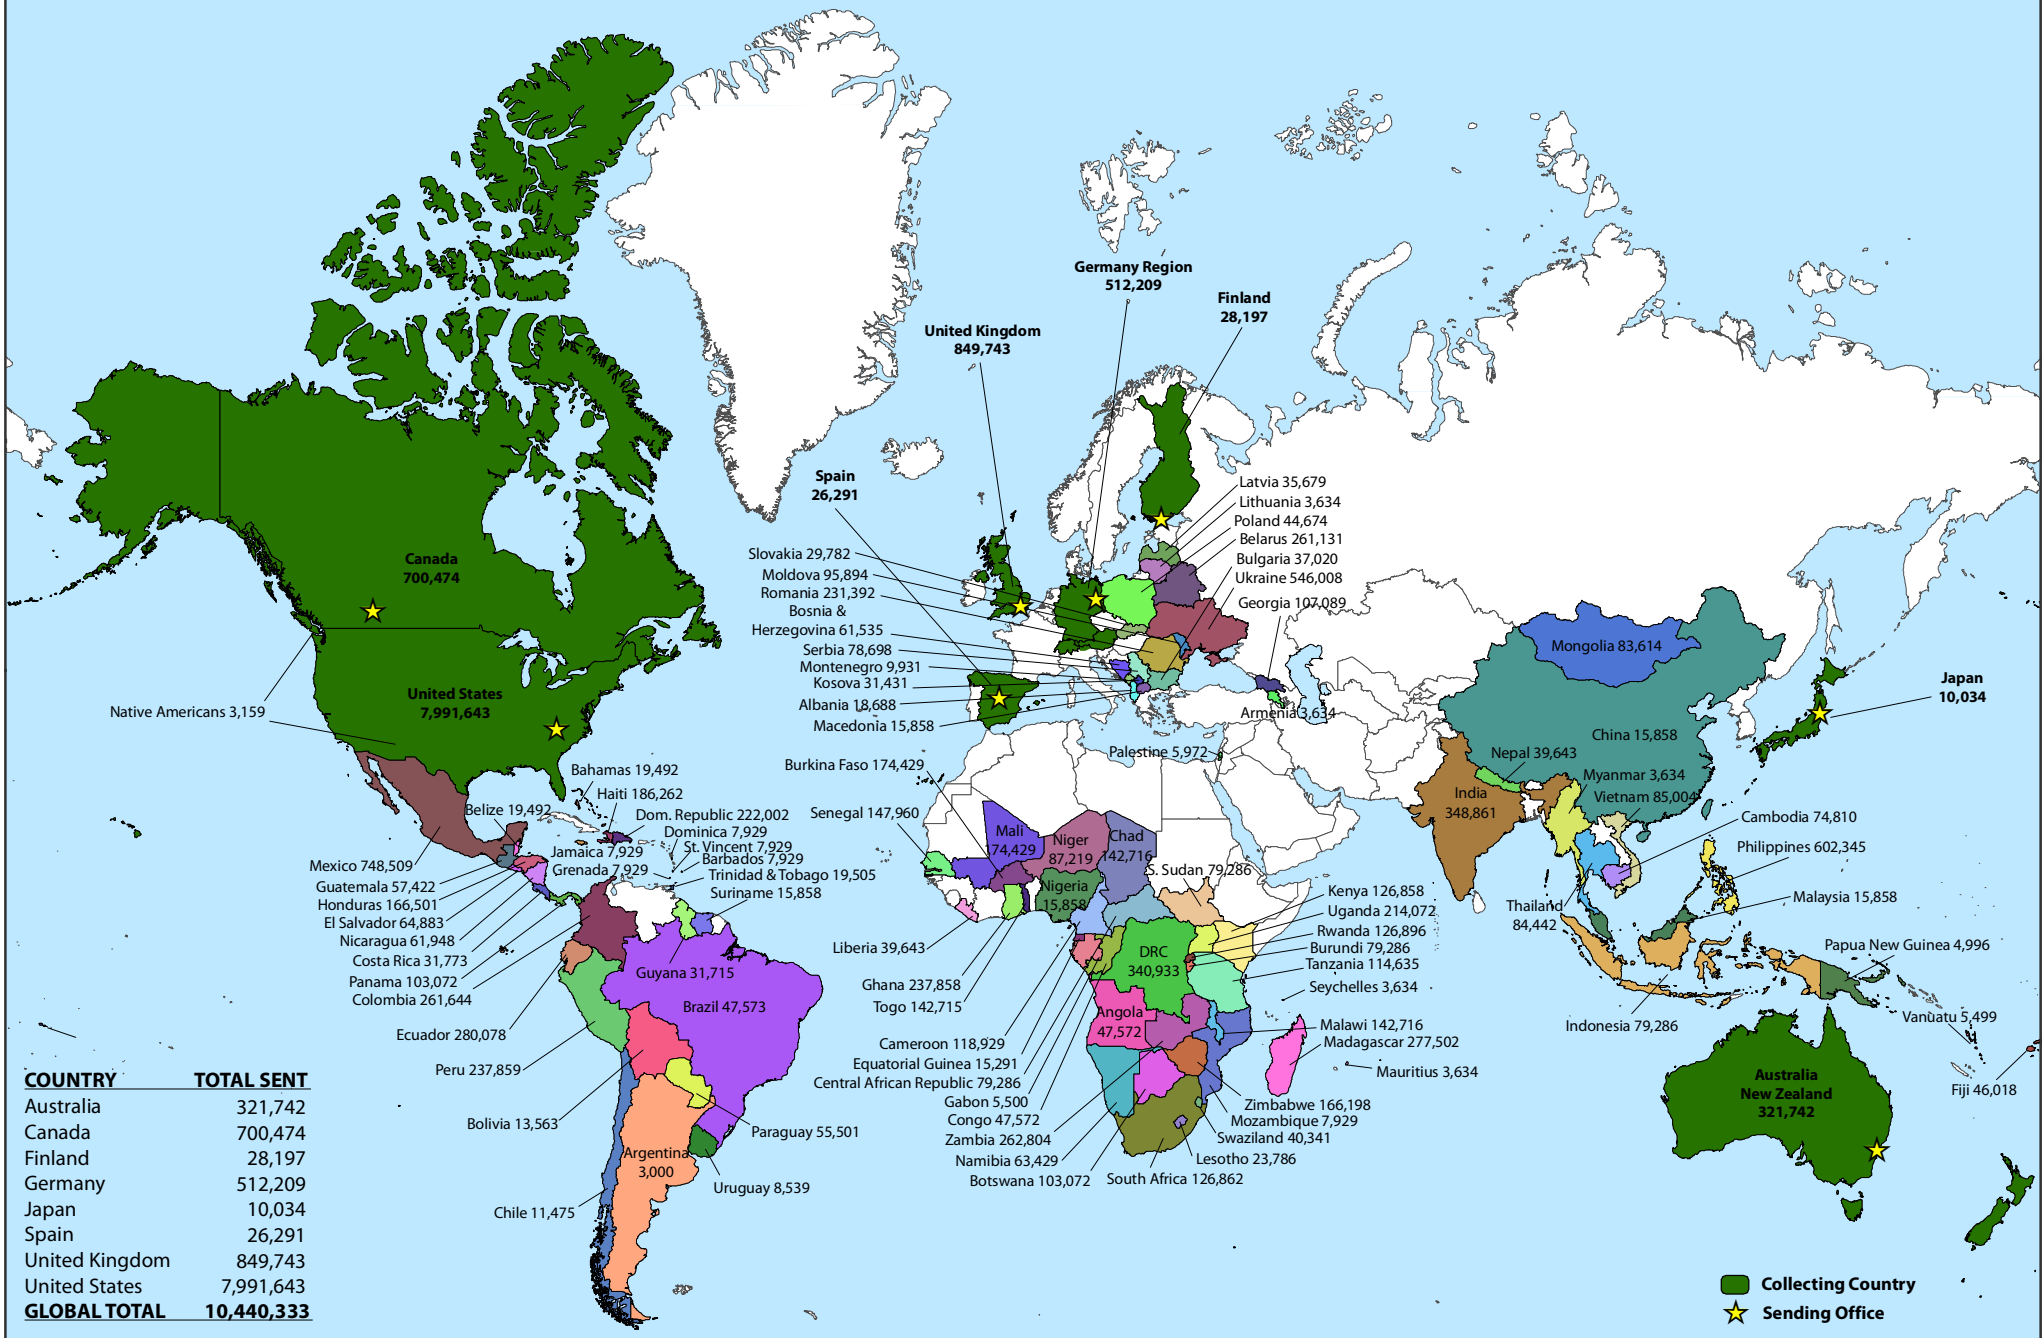

# 2014 Global Distribution | 10,440,333 gifts sent to 112 countries

Created by Operation Christmas Child: A Project of Samaritan's Purse.  
 Data Sources: OCC & ESRI | Map Projection: Web Mercator  
 Scale: 1:148,206,794 | Created: 2/26/2015

0 2,000 4,000 8,000 Miles