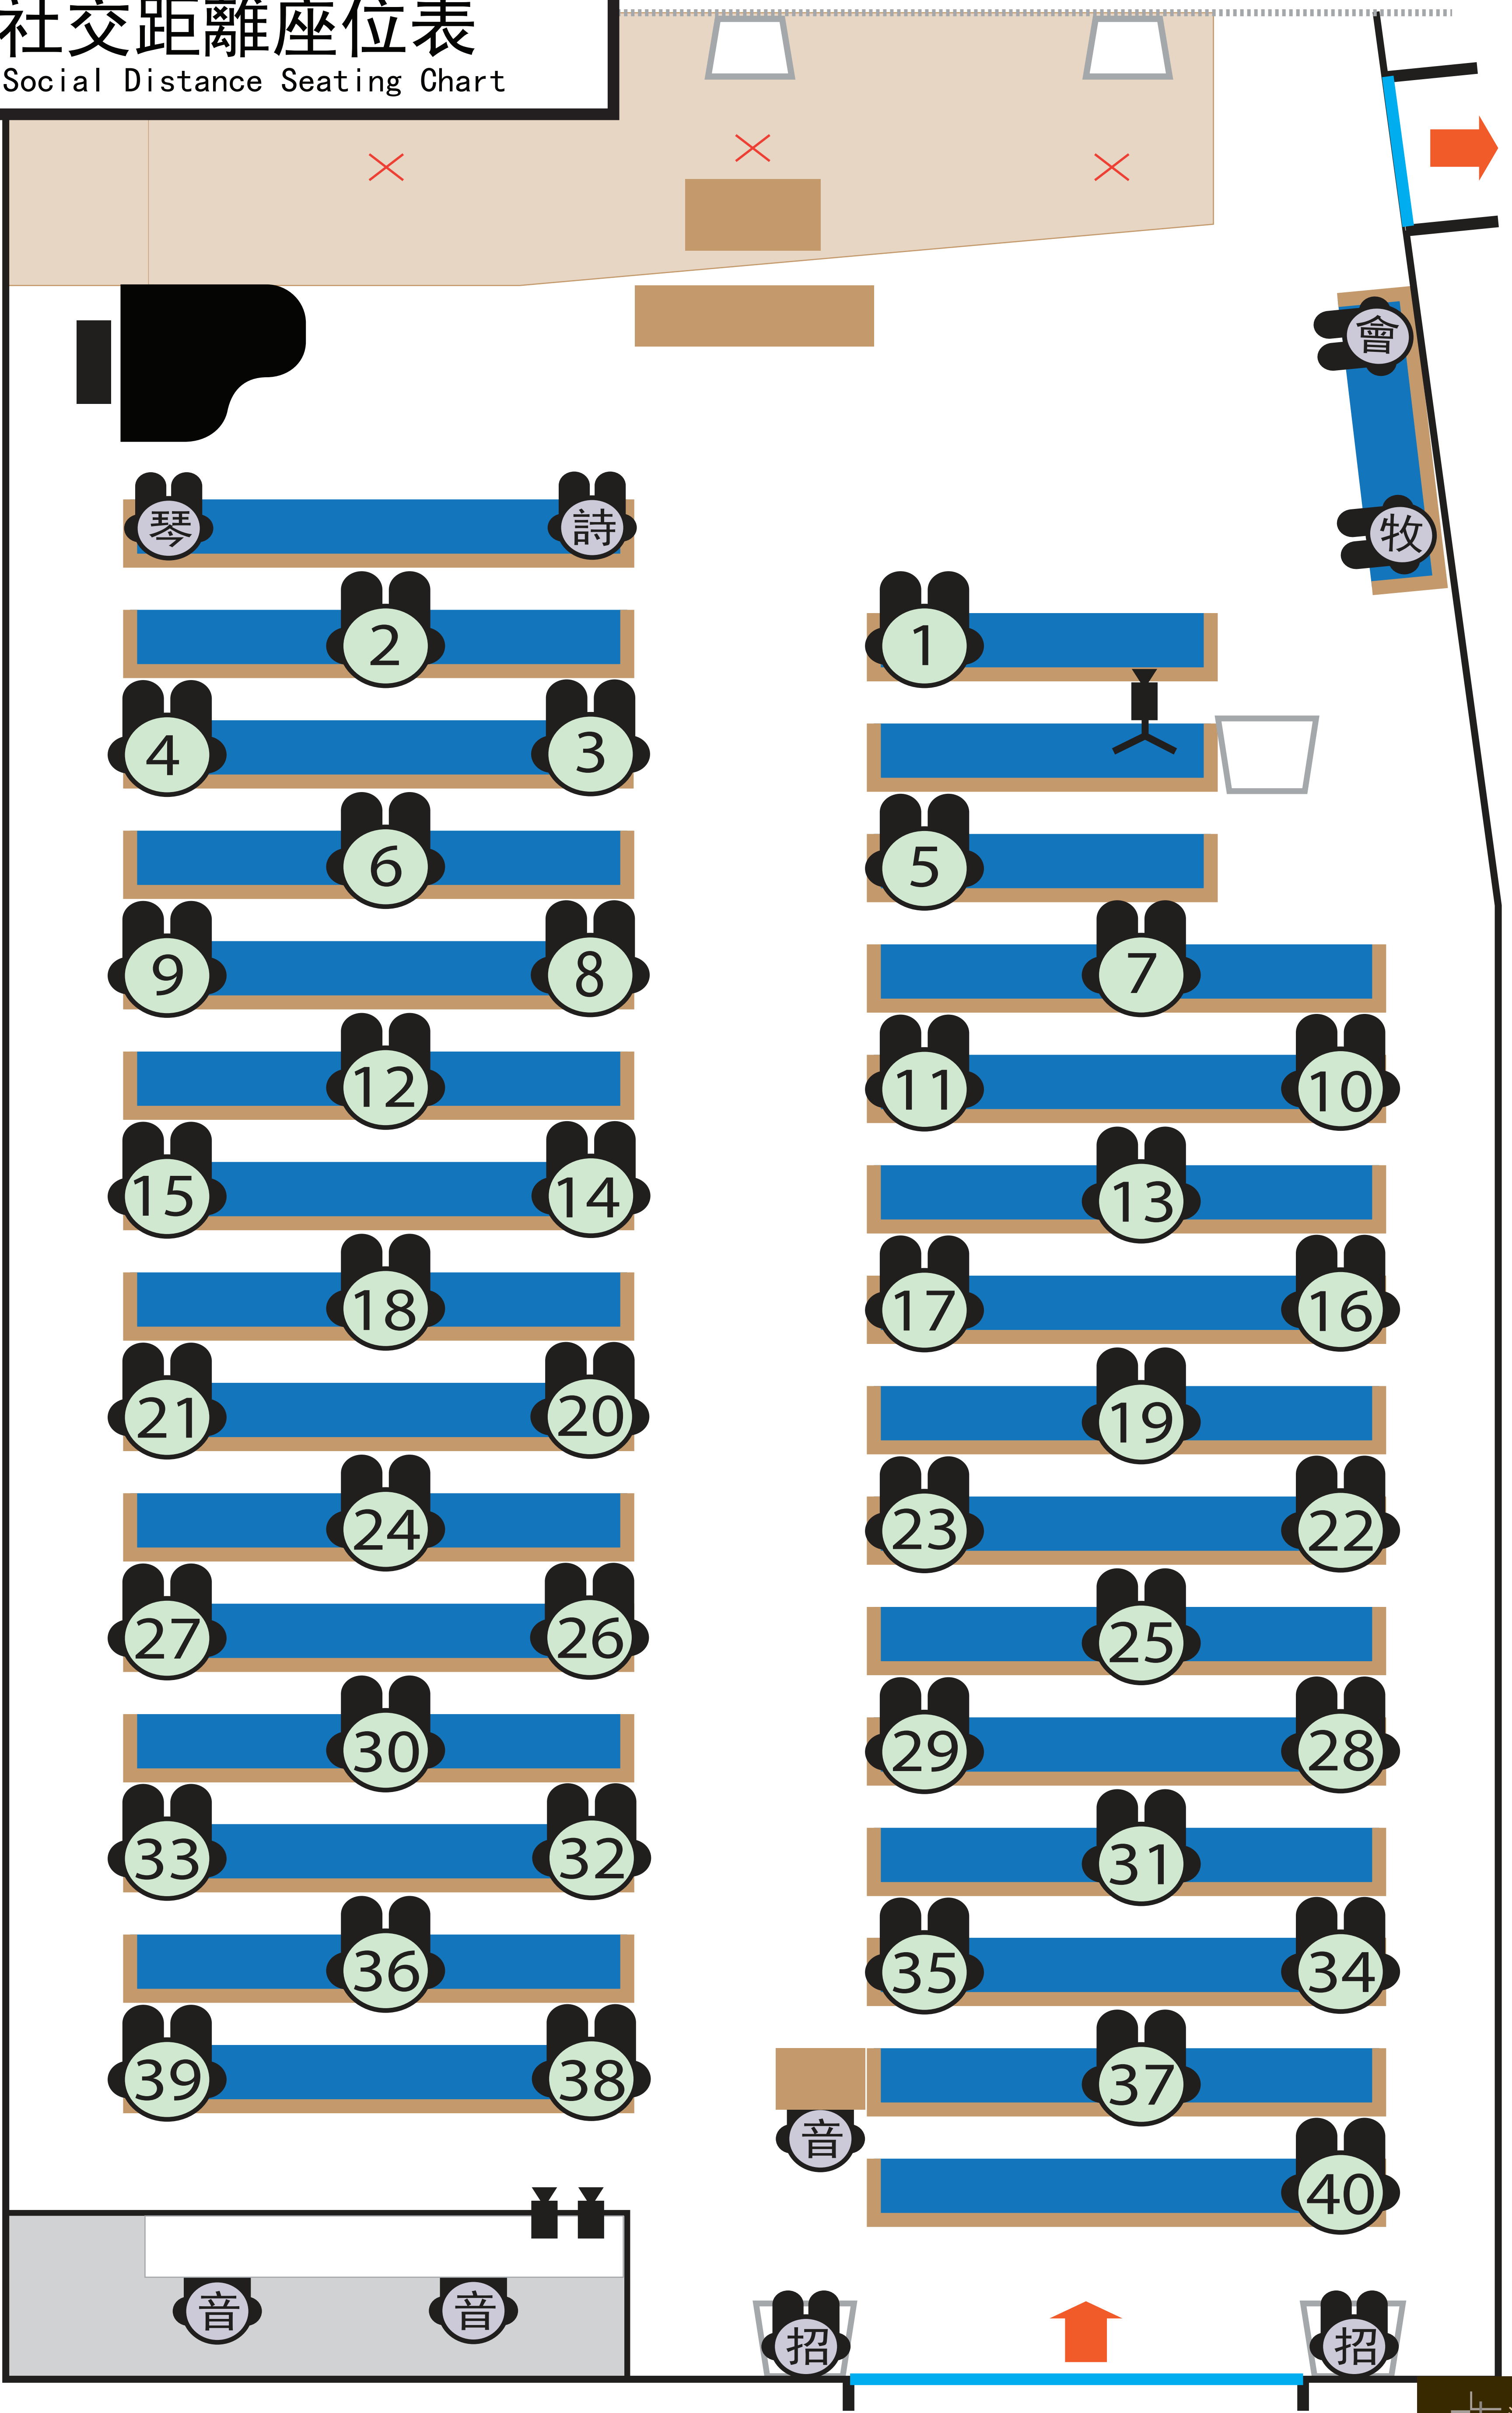

會堂社交距離座位表

Sanctuary Social Distance Seating Chart

Fellowship Hall Seating Chart